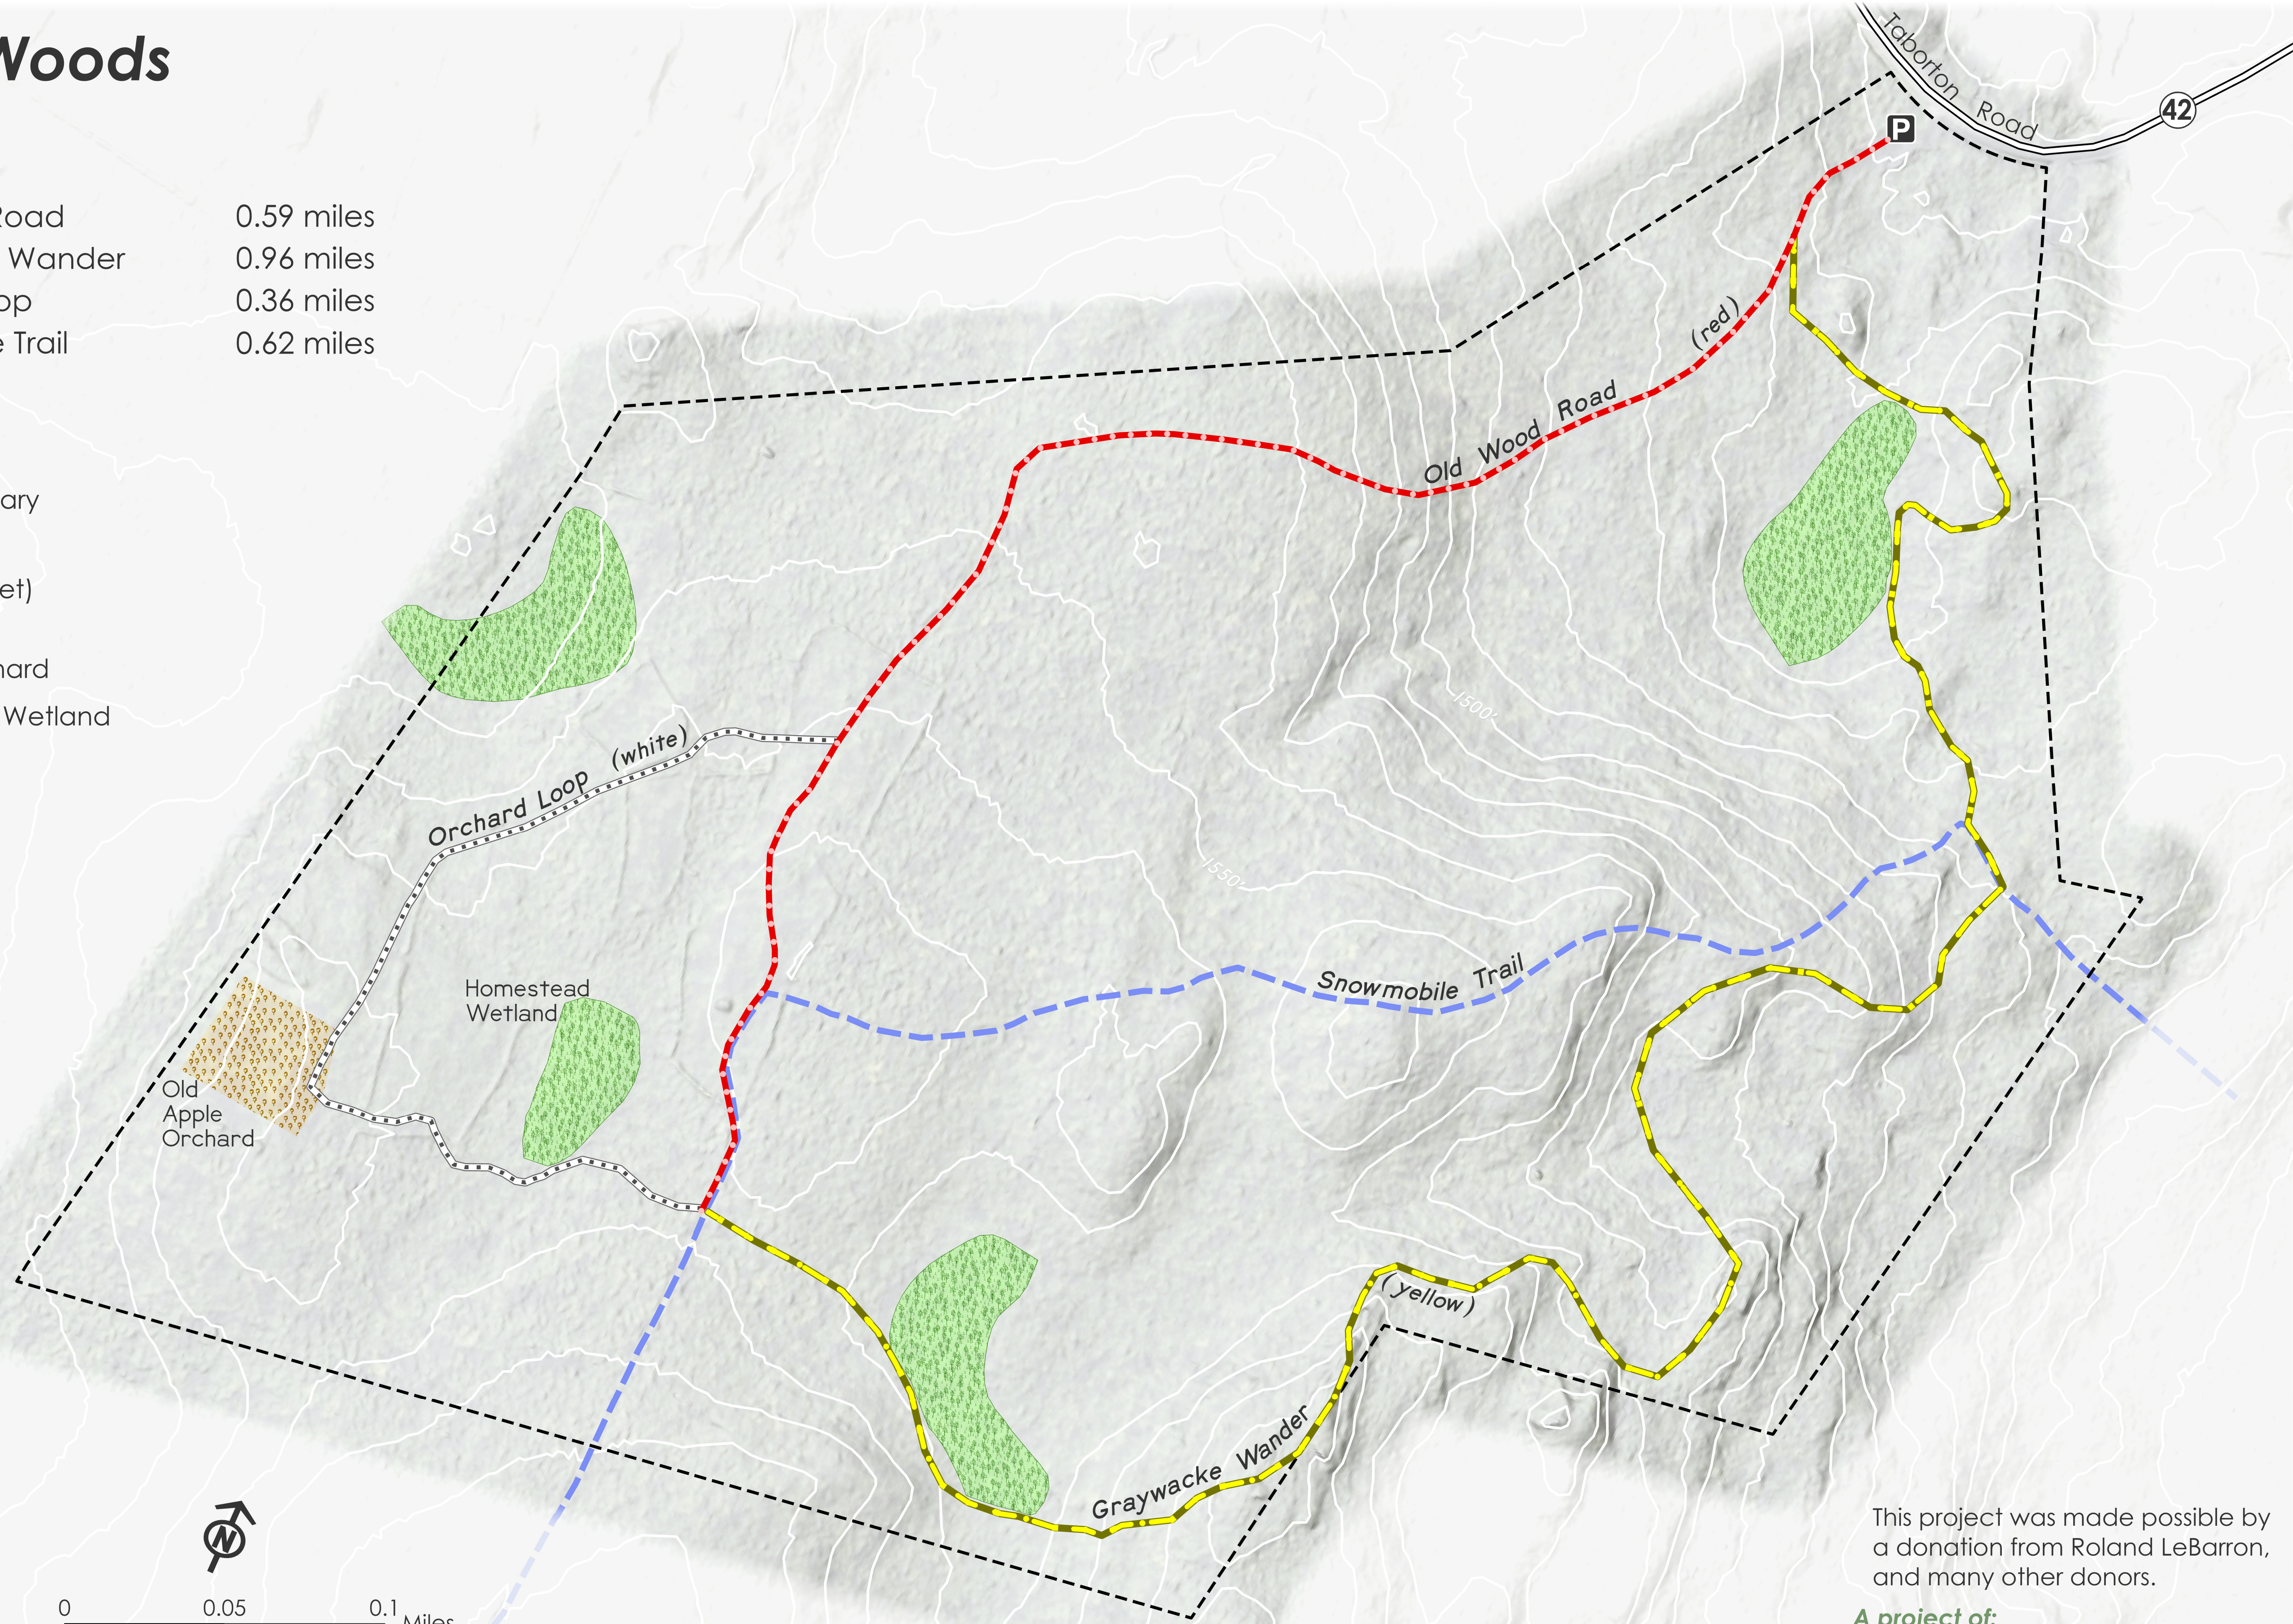

Bessie's Woods

Trails

	Old Wood Road	0.59 miles
	Graywacke Wander	0.96 miles
	Orchard Loop	0.36 miles
	Snowmobile Trail	0.62 miles

- Other Features**
- Property Boundary
 - Public Parking
 - Contours (10-feet)
 - Roads
 - Old Apple Orchard
 - Forested/Shrub Wetland

911 Address:
690 Taborton Rd
Sand Lake, NY 12153

Map designed by

0 0.05 0.1 Miles

0 200 400 Feet

Map is for general reference purposes only. Features shown are approximate.

www.renselaerplateau.org
info@renselaerplateau.org

This project was made possible by a donation from Roland LeBarron, and many other donors.

A project of:

Rensselaer Plateau Alliance
Conservation Through Community