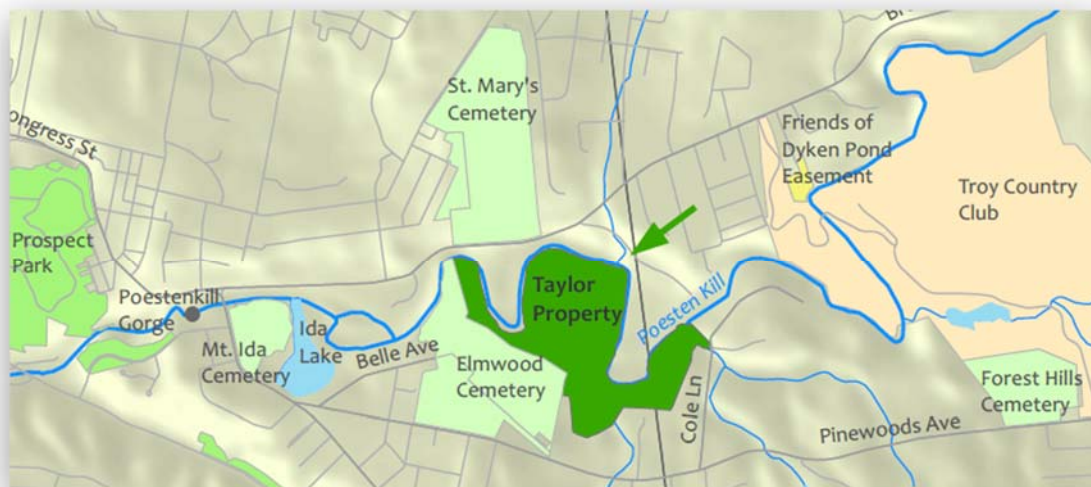

When:

Saturday, February 16 at 11:00 am

Where: Susan Odell Taylor School, 116 Pinewoods Ave, Troy, NY 12180

For more info call: (518) 712-9211 or e-mail: jim@rensselaerplateau.org