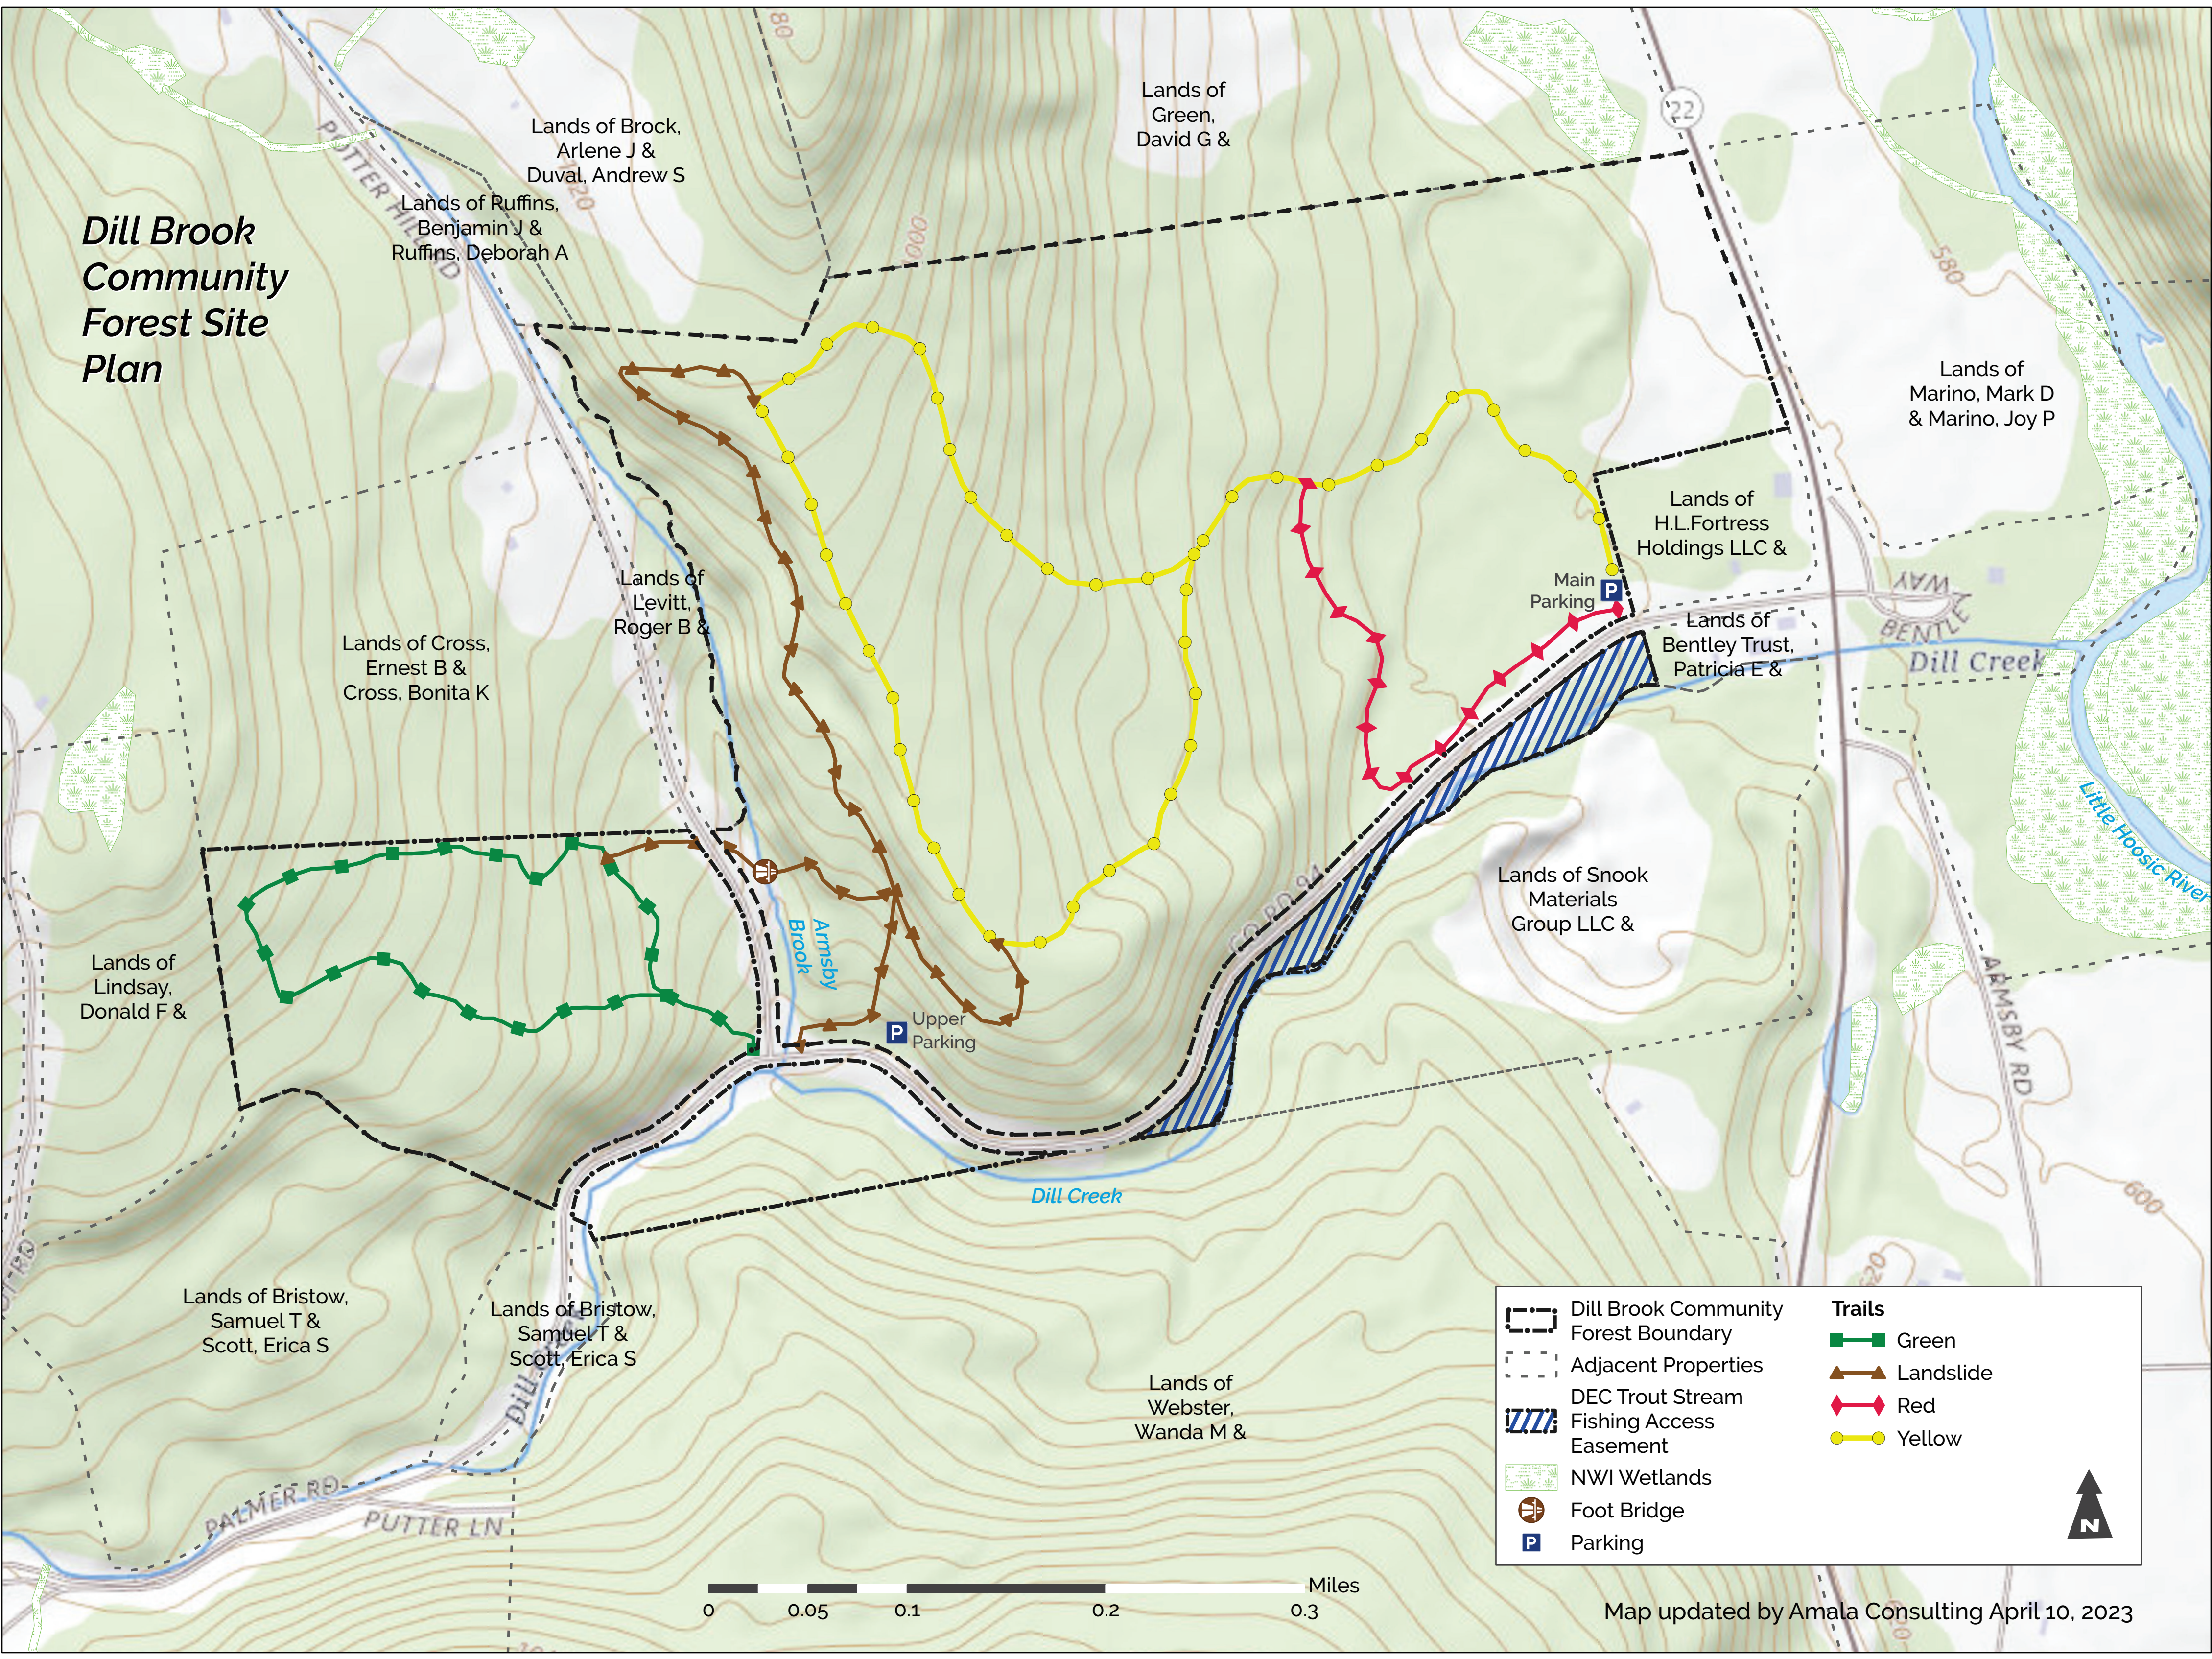

Dill Brook Community Forest Site Plan

Lands of Brock, Arlene J & Duval, Andrew S

Lands of Green, David G &

Lands of Ruffins, Benjamin J & Ruffins, Deborah A

Lands of Marino, Mark D & Marino, Joy P

Lands of H.L. Fortress Holdings LLC &

Lands of Cross, Ernest B & Cross, Bonita K

Lands of Levitt, Roger B &

Lands of Bentley Trust, Patricia E &

Lands of Lindsay, Donald F &

Lands of Snook Materials Group LLC &

Lands of Bristow, Samuel T & Scott, Erica S

Lands of Bristow, Samuel T & Scott, Erica S

Lands of Webster, Wanda M &

- Dill Brook Community Forest Boundary
- Adjacent Properties
- DEC Trout Stream
- Fishing Access Easement
- NWI Wetlands
- Foot Bridge
- Parking

- **Trails**
- Green
- Landslide
- Red
- Yellow

Map updated by Amala Consulting April 10, 2023